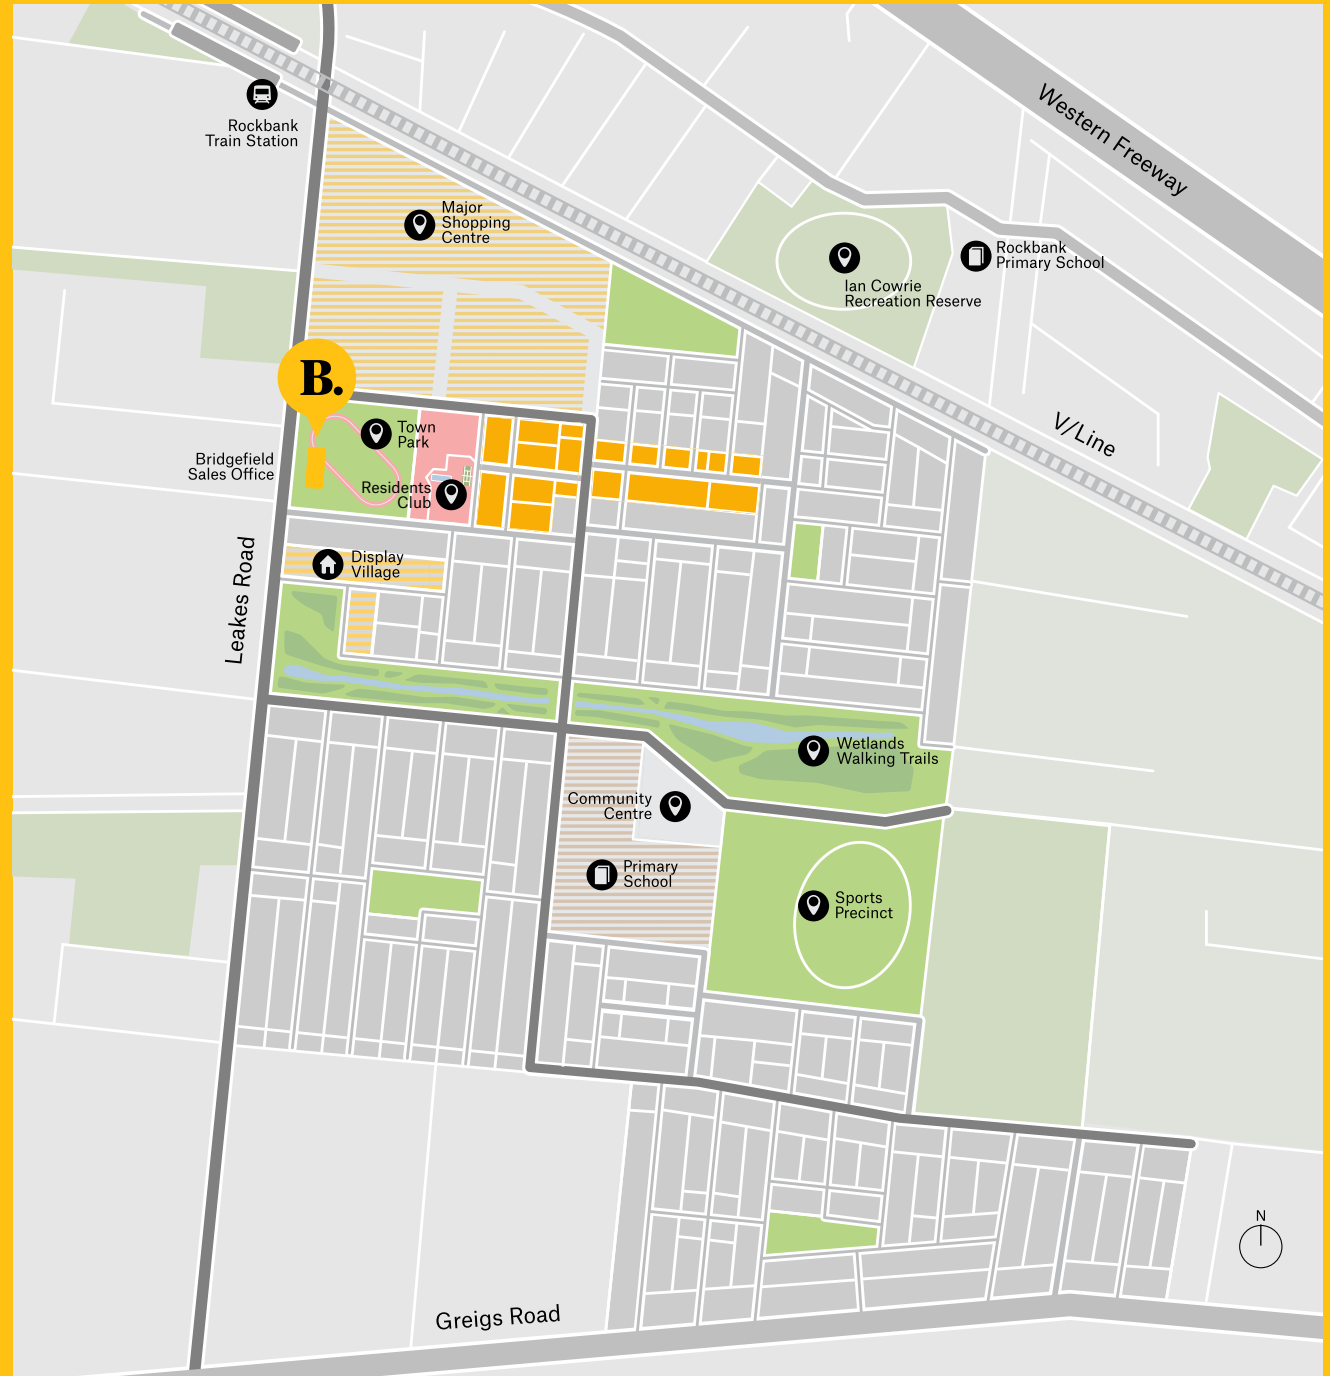

Bridgefield.

Stage 4

Oliver Hume
03 9684 8135
Sales@bridgefieldliving.com.au

Developed by

Bridgefieldliving.com.au