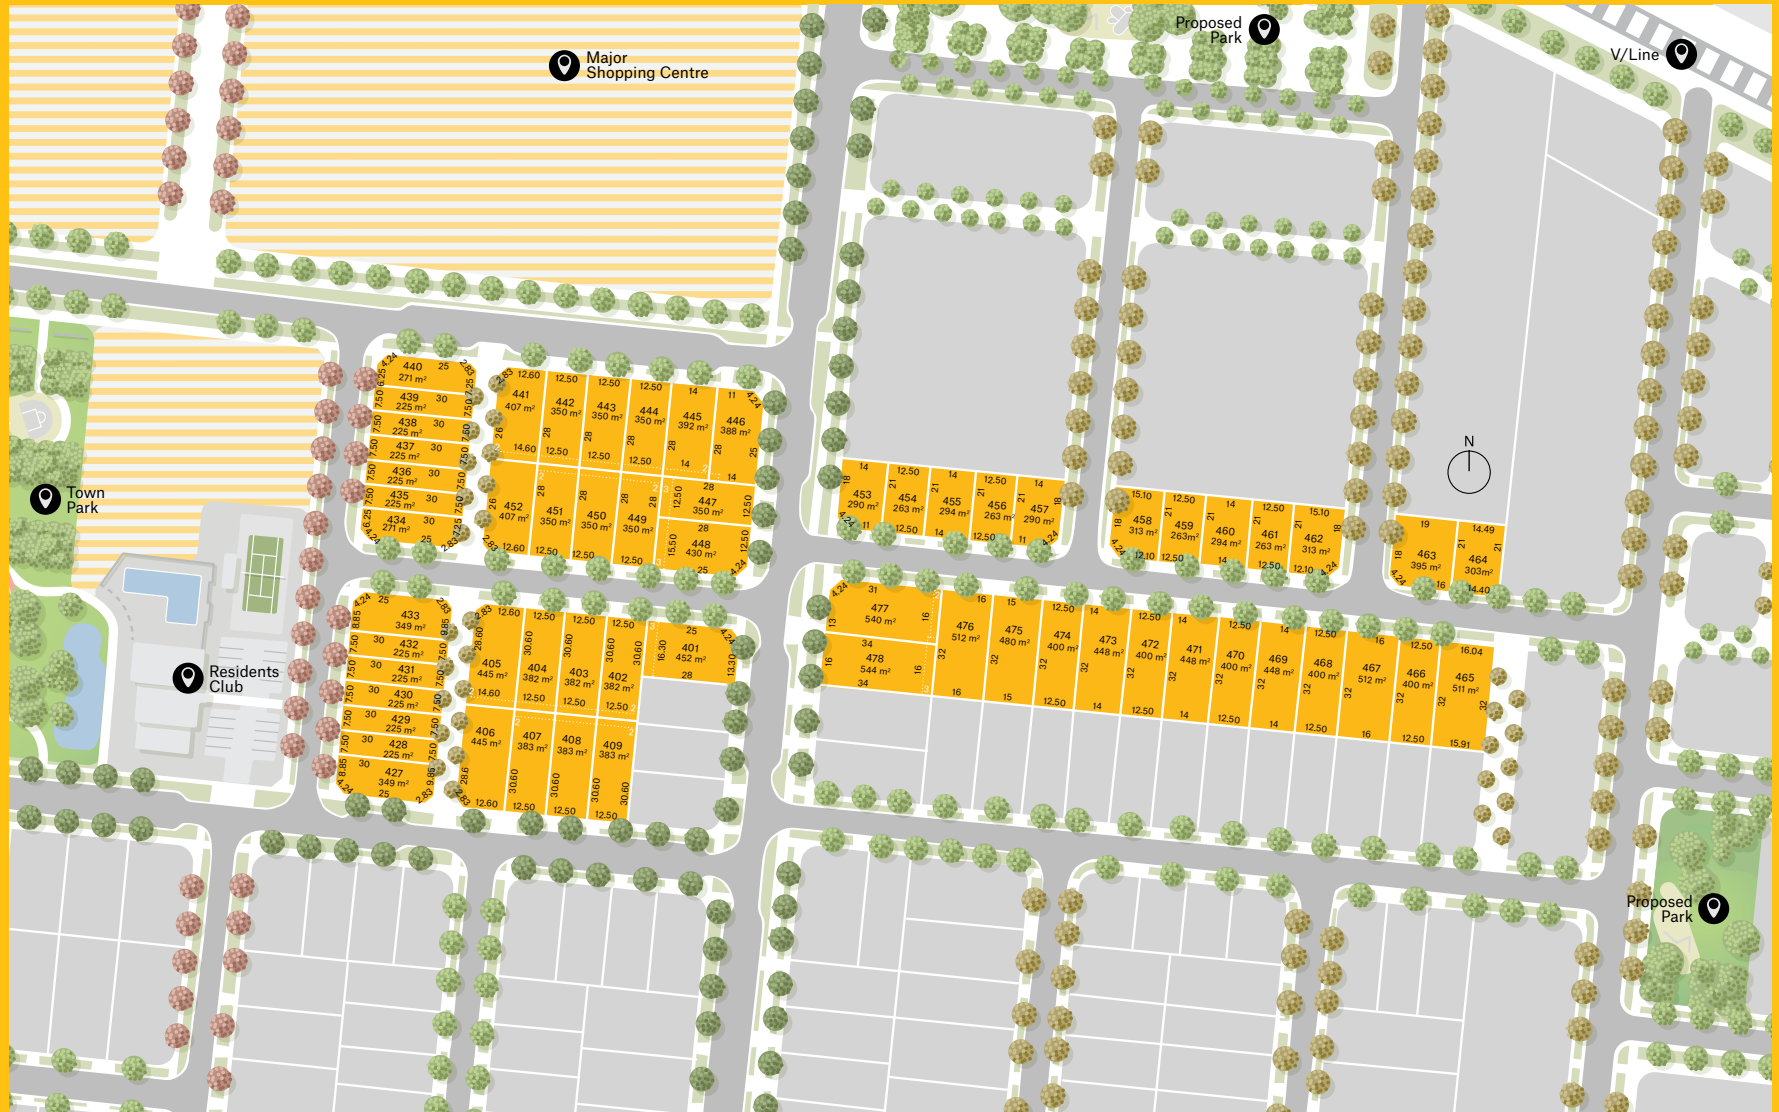

Bridgefield.

Stage 4

Oliver Hume
03 9684 8135
Sales@bridgefieldliving.com.au

Bridgefieldliving.com.au

Developed by

3L ALLIANCE

Bridgefield.

Stage 4