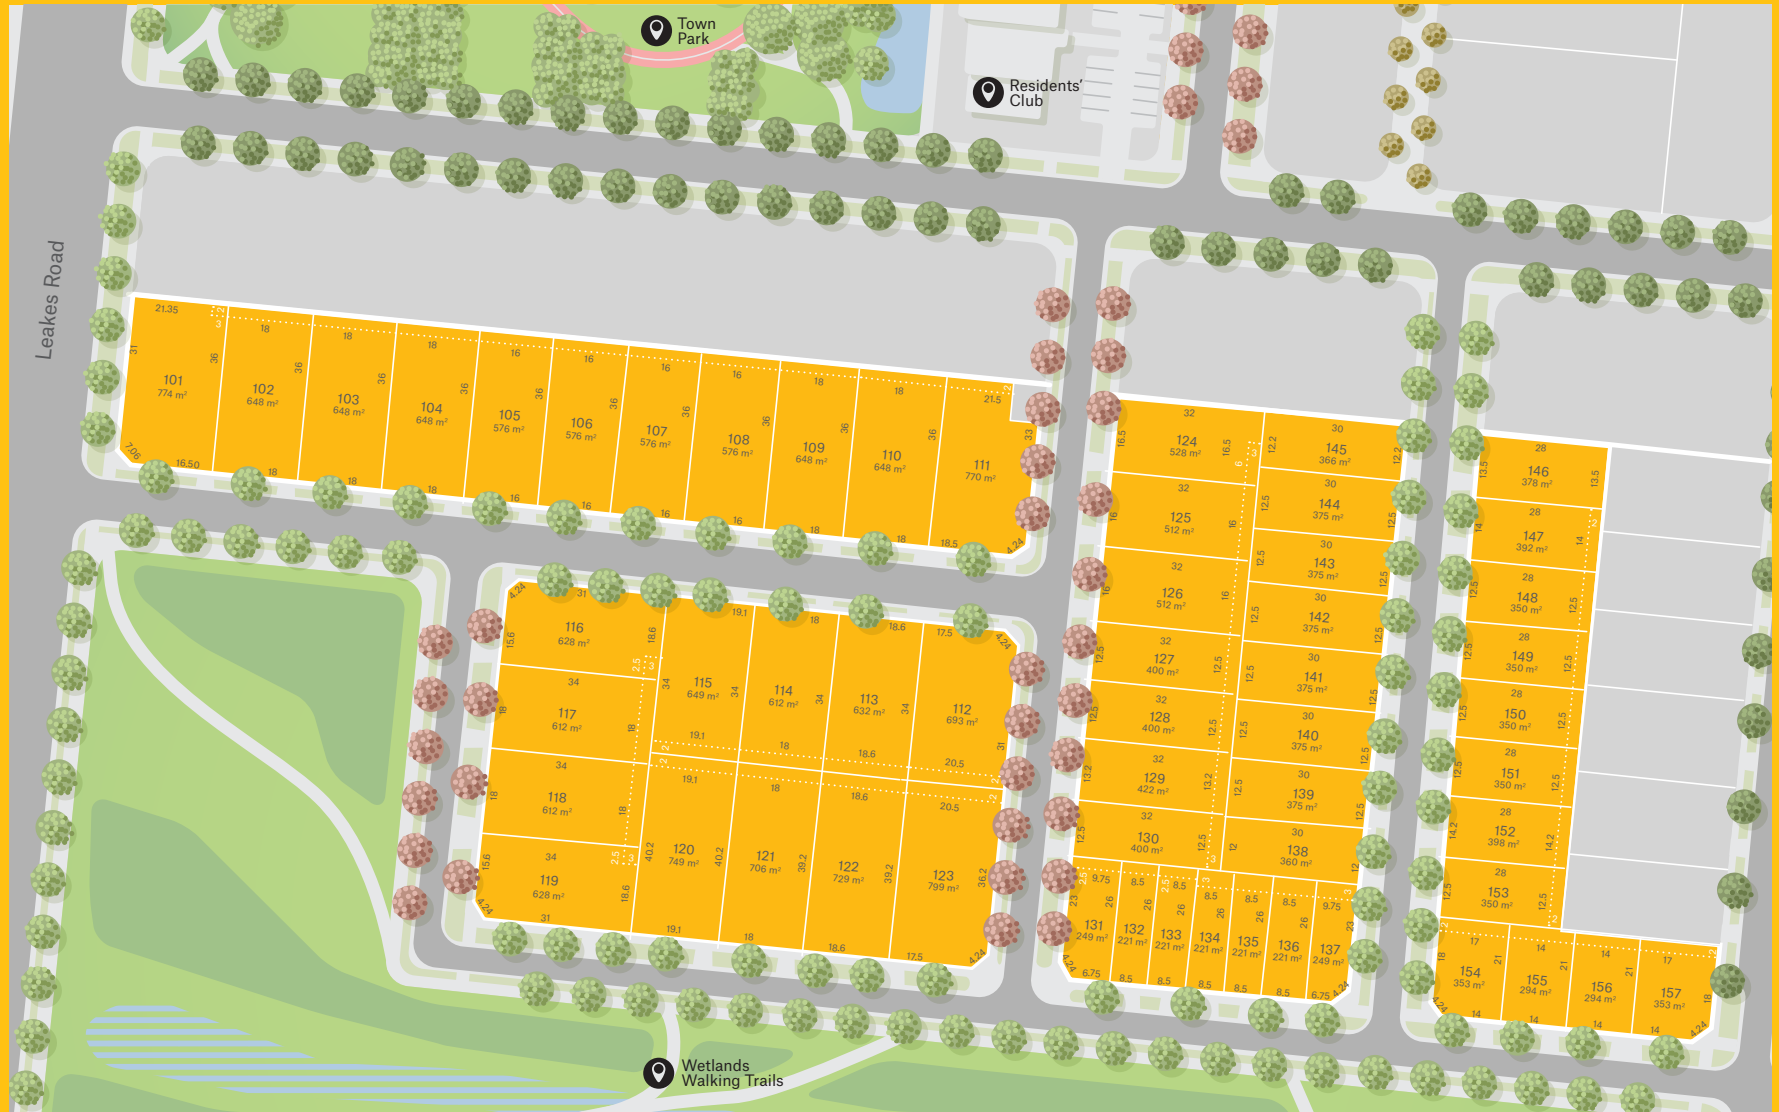

Bridgefield.

Stage 1

Oliver Hume
03 9684 8135

Bridgefieldliving.com.au

Developed by

3L ALLIANCE

Bridgefield.

Stage 1