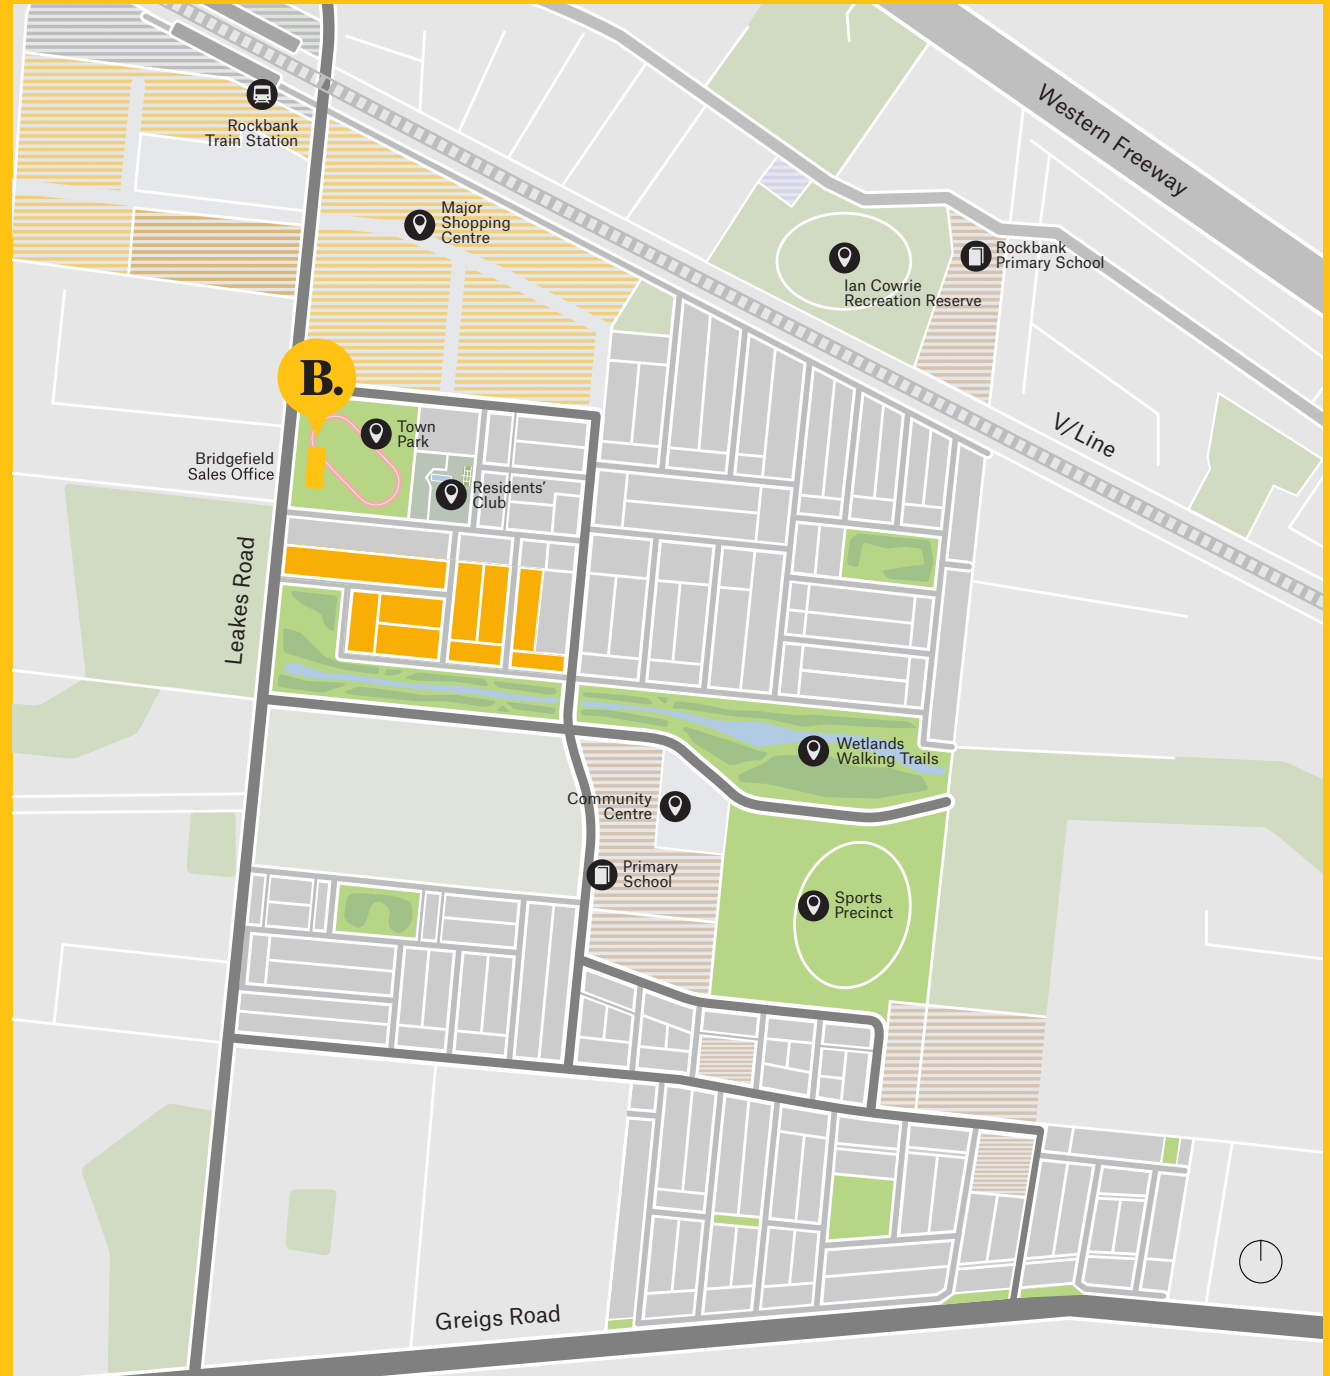

Bridgefield.

Stage 1

Oliver Hume
03 9684 8135

Bridgefieldliving.com.au

Developed by