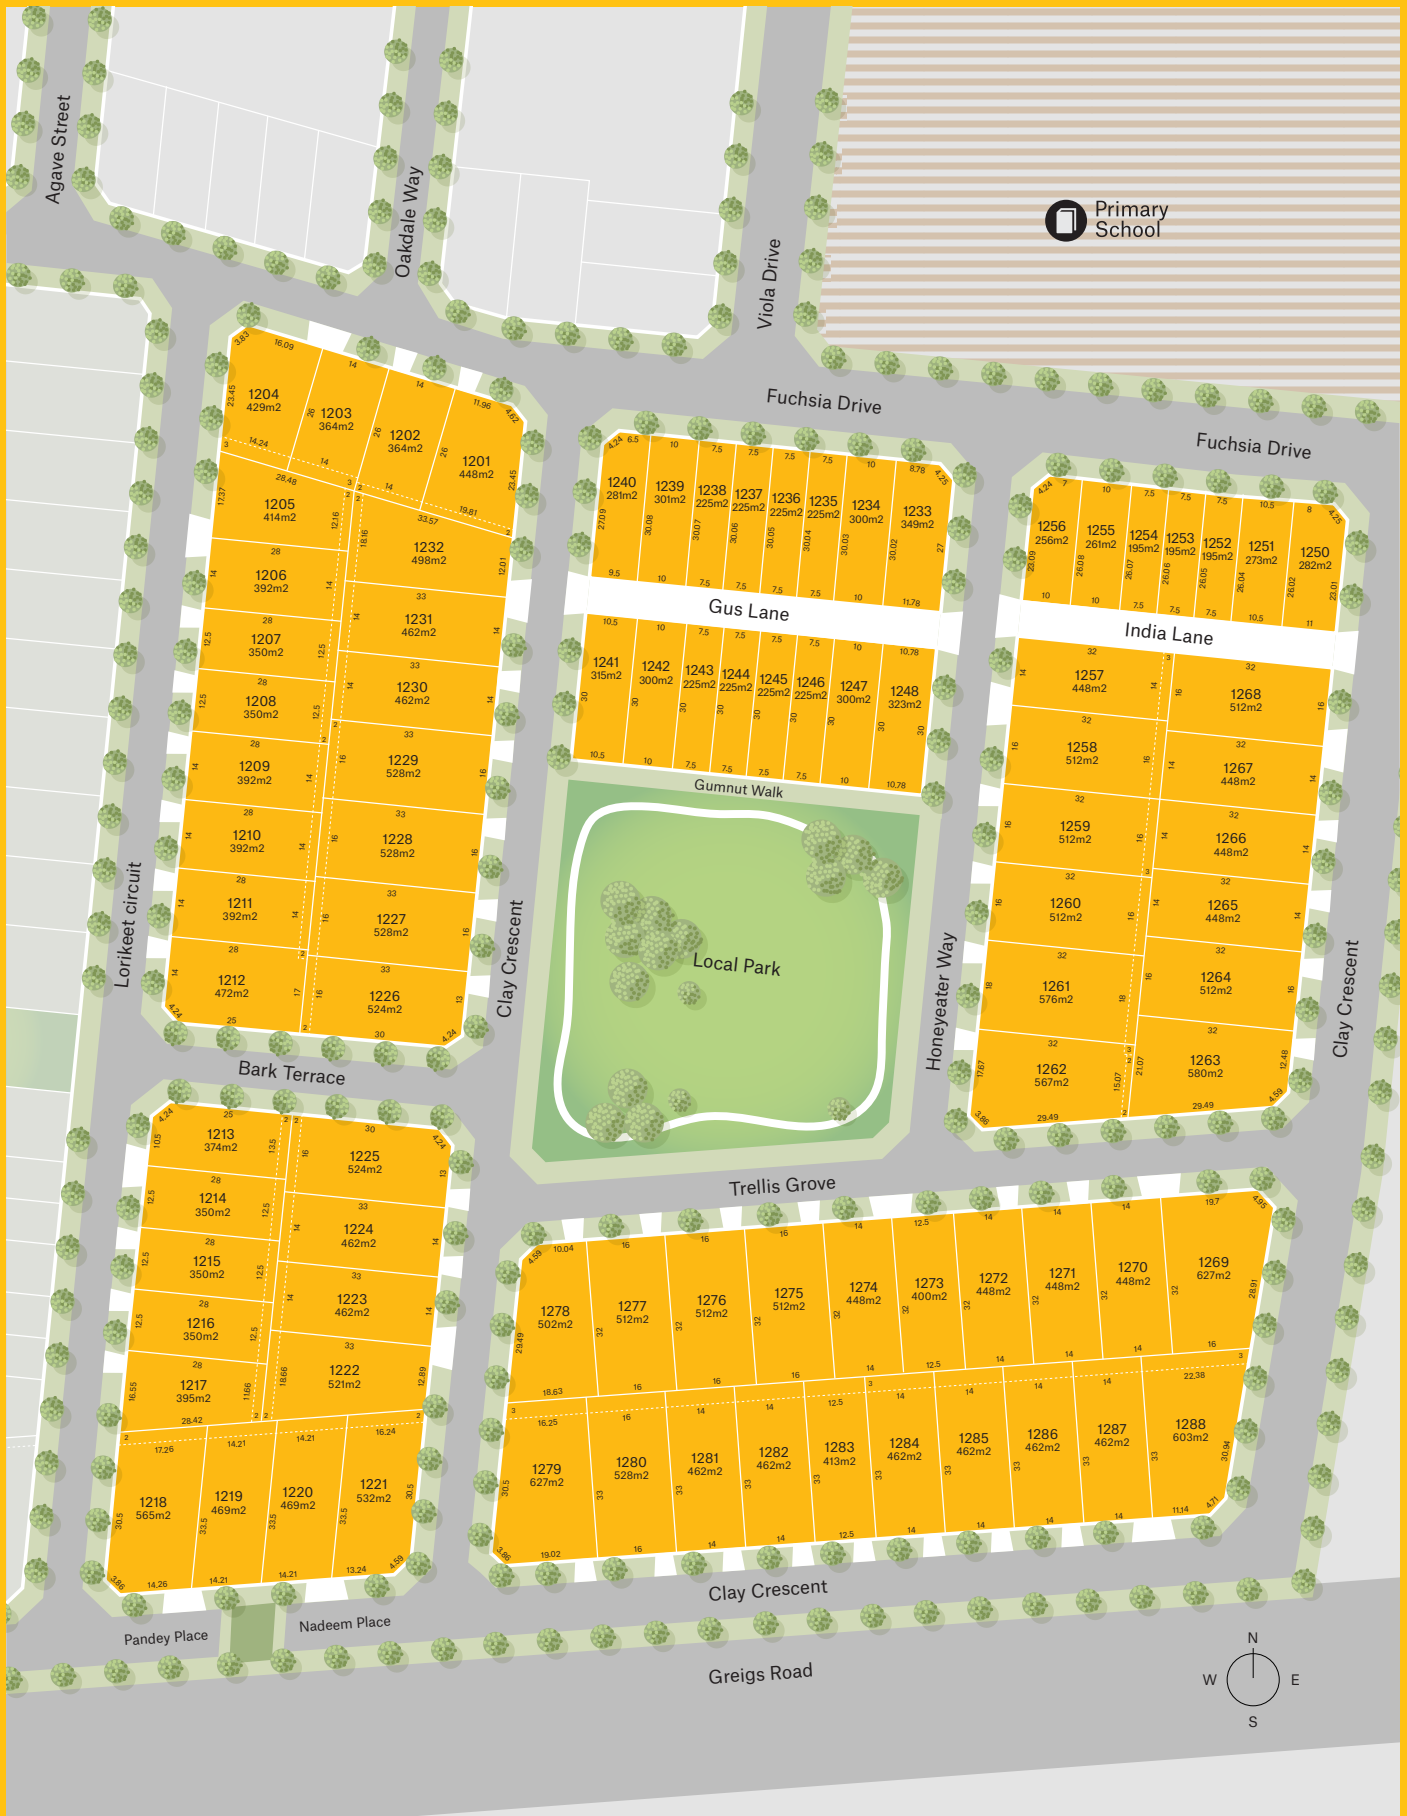

Bridgefield.

Stage 12

Bridgefield.

Stage 12

Oliver Hume
03 9684 8135
Sales@bridgefieldliving.com.au

Bridgefieldliving.com.au

Developed by

Plans, illustrations and images are depictions for presentation purposes and are indicative only and believed to be correct at the time of printing. This should not be relied upon by purchasers, as no warranty or representation is given or to be construed. Areas and dimensions are subject to survey and proposed facilities are subject to regulatory approval and change without notice. This does not form part of any contract and purchasers should review the contract carefully, make their own inquiries and obtain independent advice before proceeding.