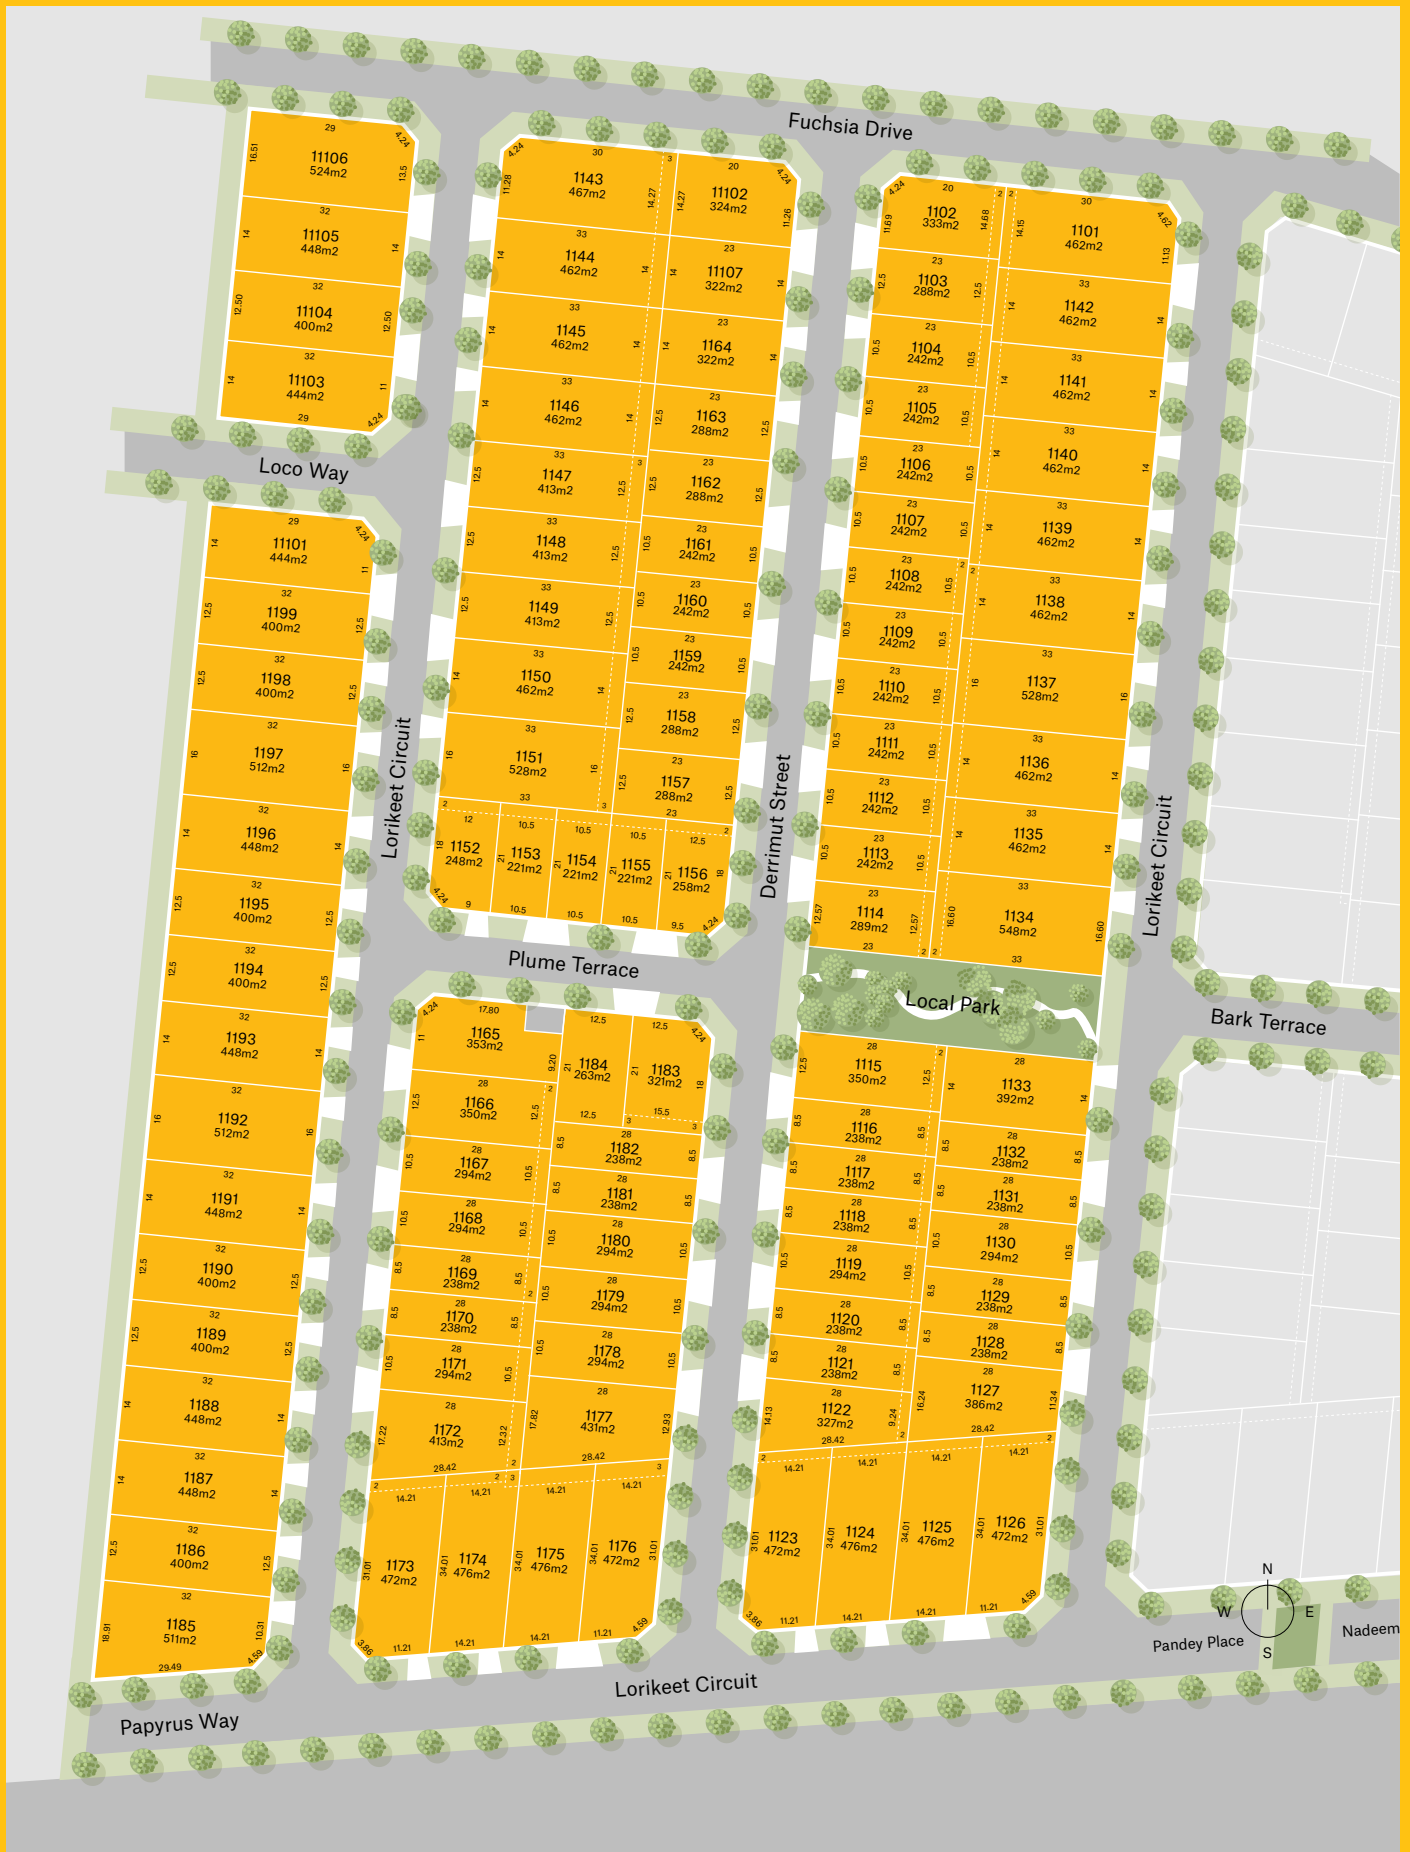

Bridgefield.

Stage 11

Bridgefield.

Stage 11

Oliver Hume
03 9684 8135
Sales@bridgefieldliving.com.au

Bridgefieldliving.com.au

Developed by

Plans, illustrations and images are depictions for presentation purposes and are indicative only and believed to be correct at the time of printing. This should not be relied upon by purchasers, as no warranty or representation is given or to be construed. Areas and dimensions are subject to survey and proposed facilities are subject to regulatory approval and change without notice. This does not form part of any contract and purchasers should review the contract carefully, make their own inquiries and obtain independent advice before proceeding.