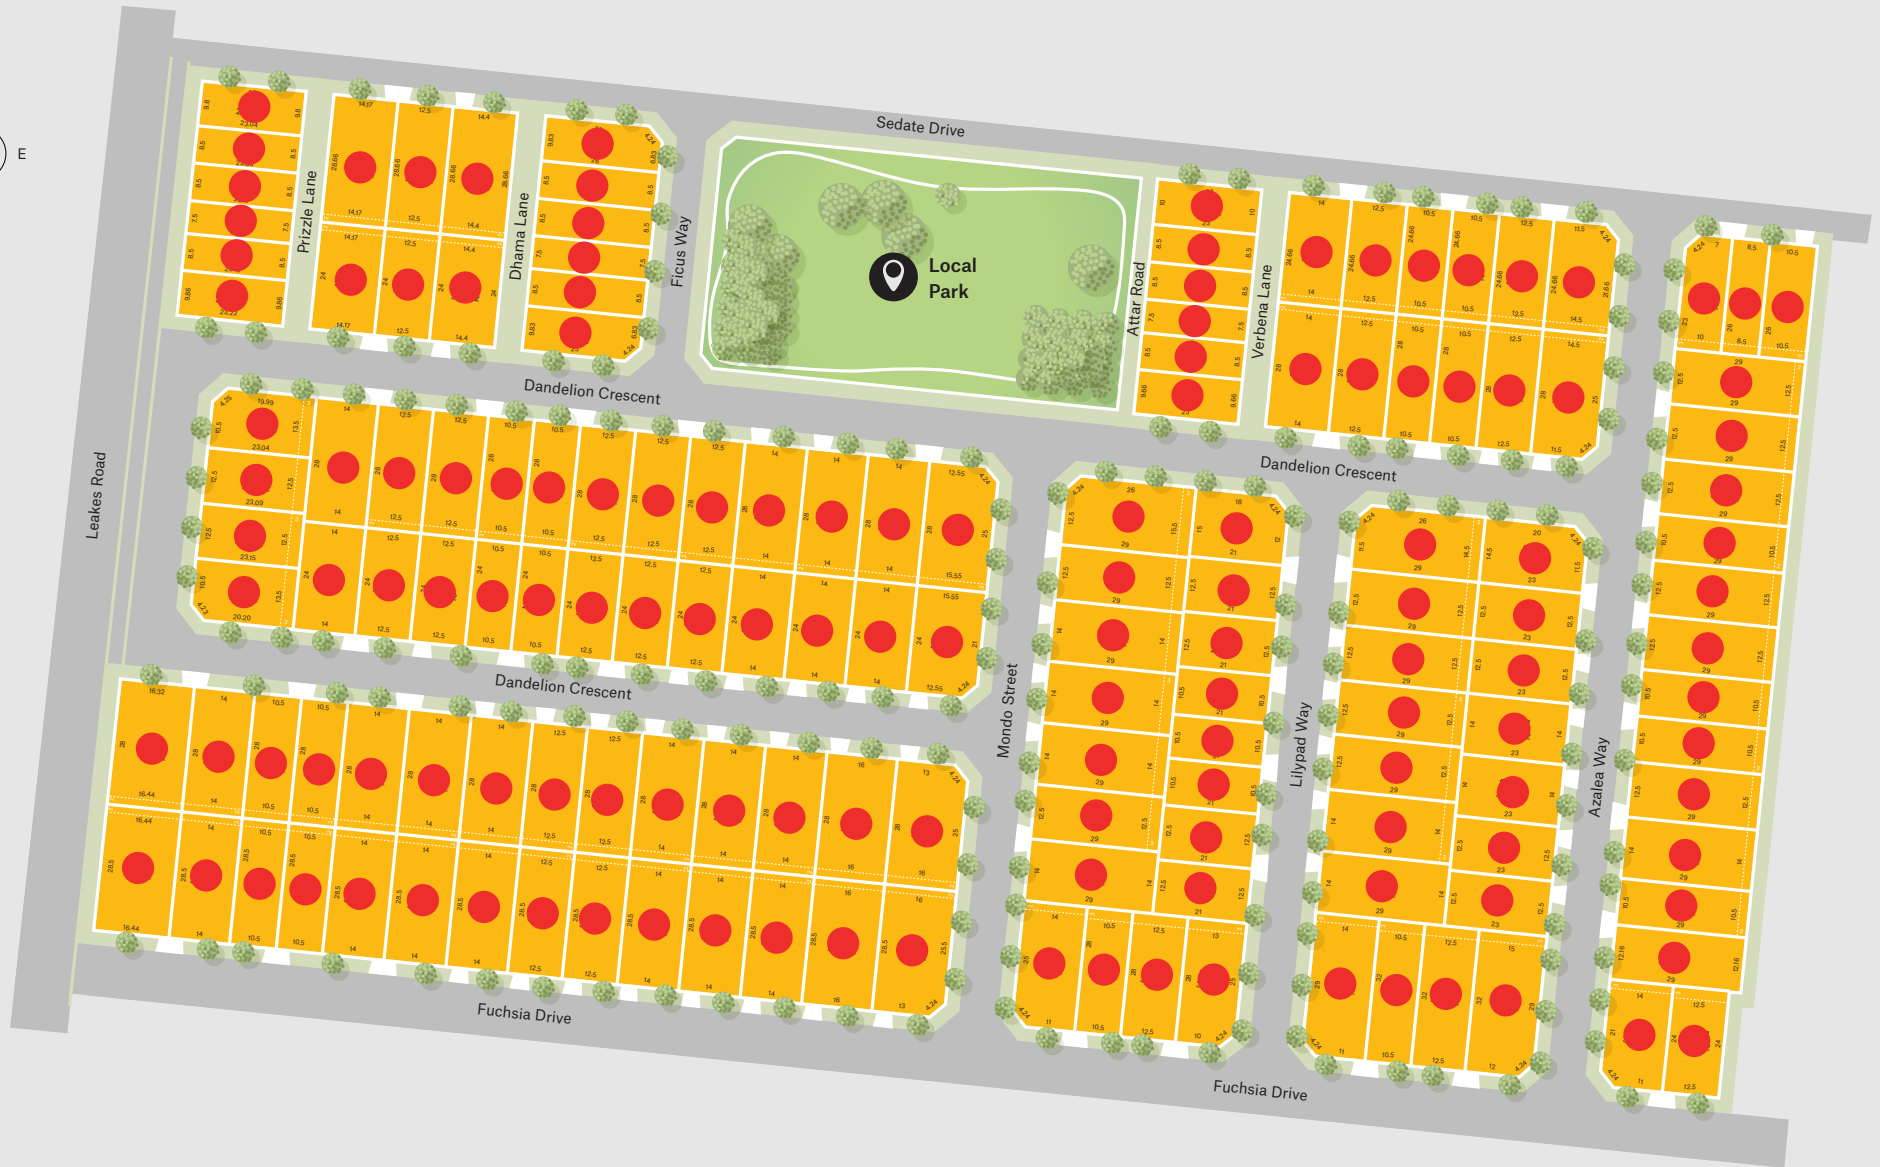

Bridgefield.

Stage 8

● SOLD

Oliver Hume 03 9684 8135

Bridgefieldliving.com.au

3L ALLIANCE

Bridgefield.

Stage 8