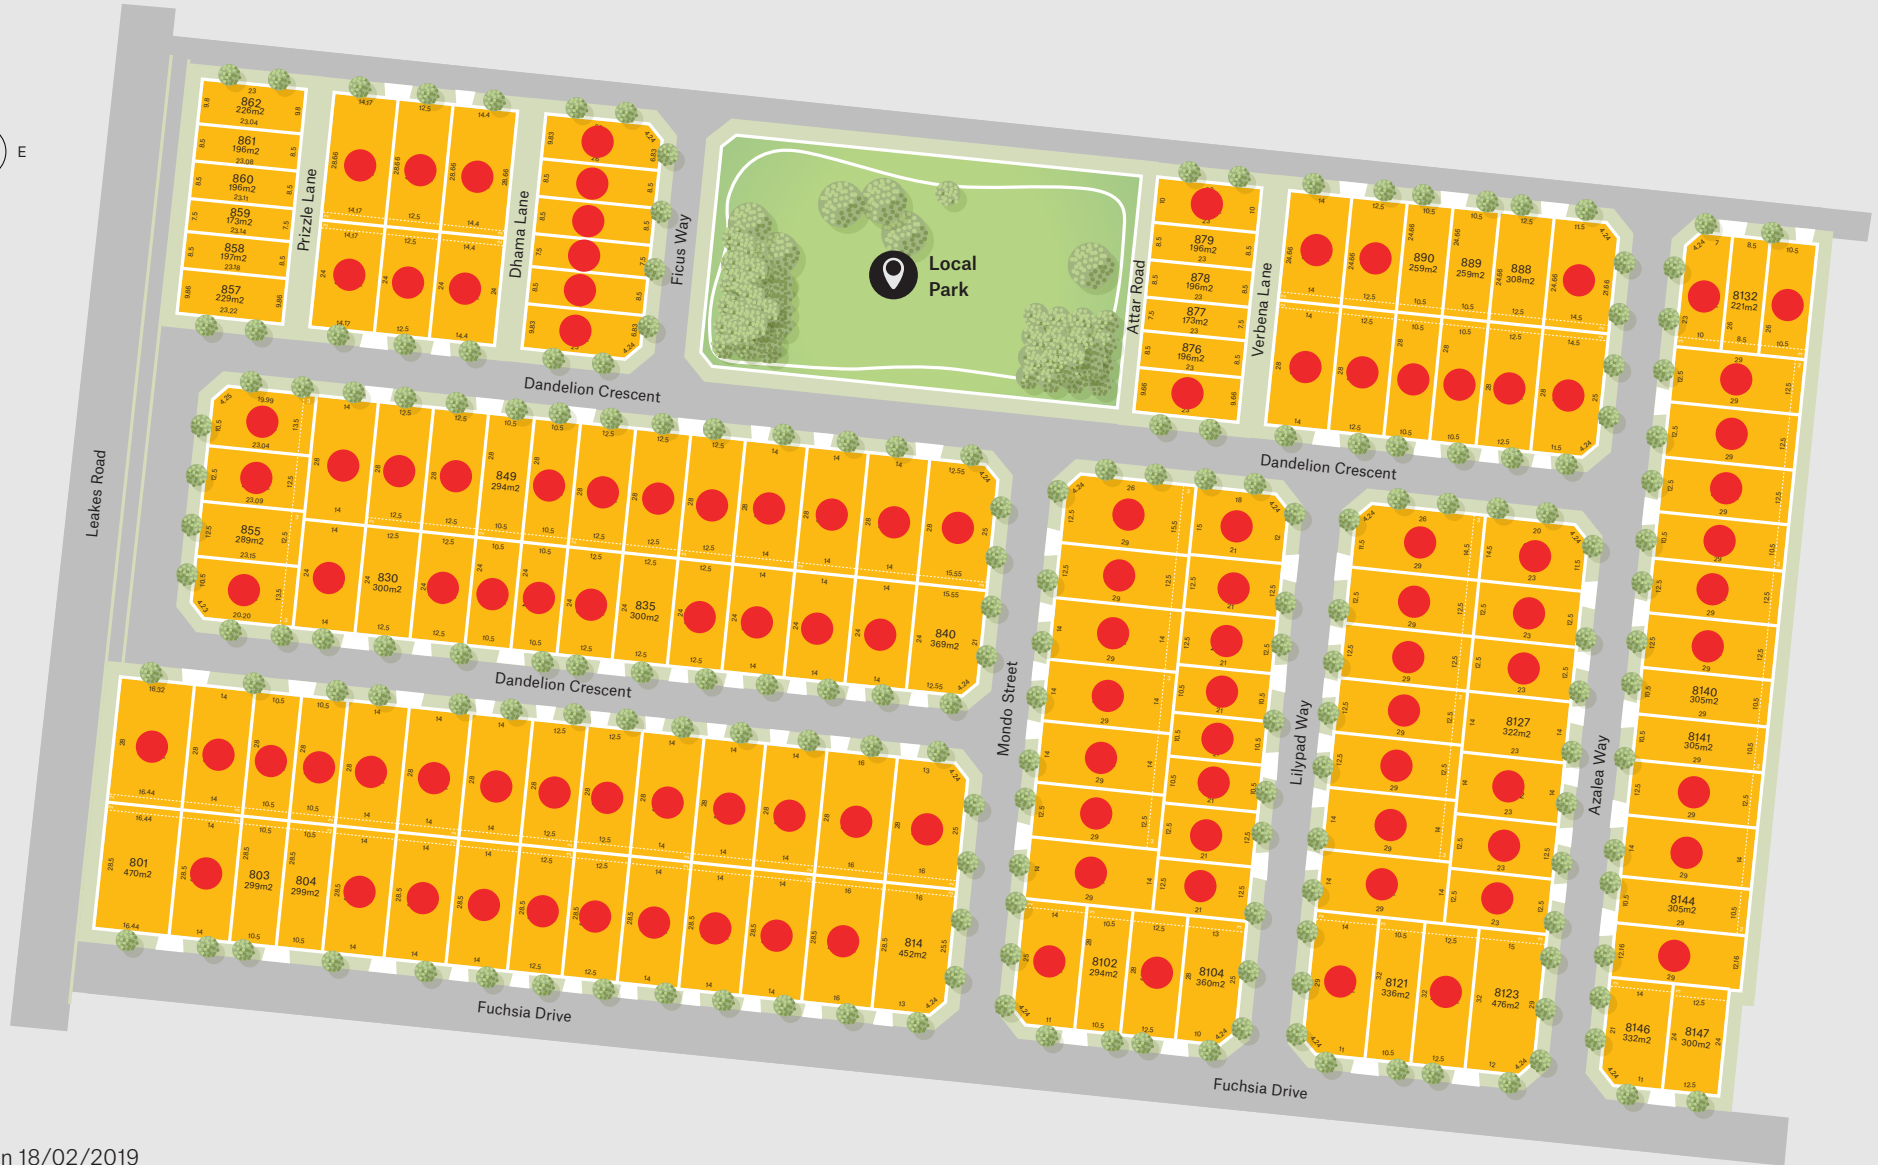

Bridgefield.

Stage 8

● SOLD

Updated Plan 18/02/2019

Oliver Hume 03 9684 8135

Bridgefieldliving.com.au

Goldfields

Bridgefield.