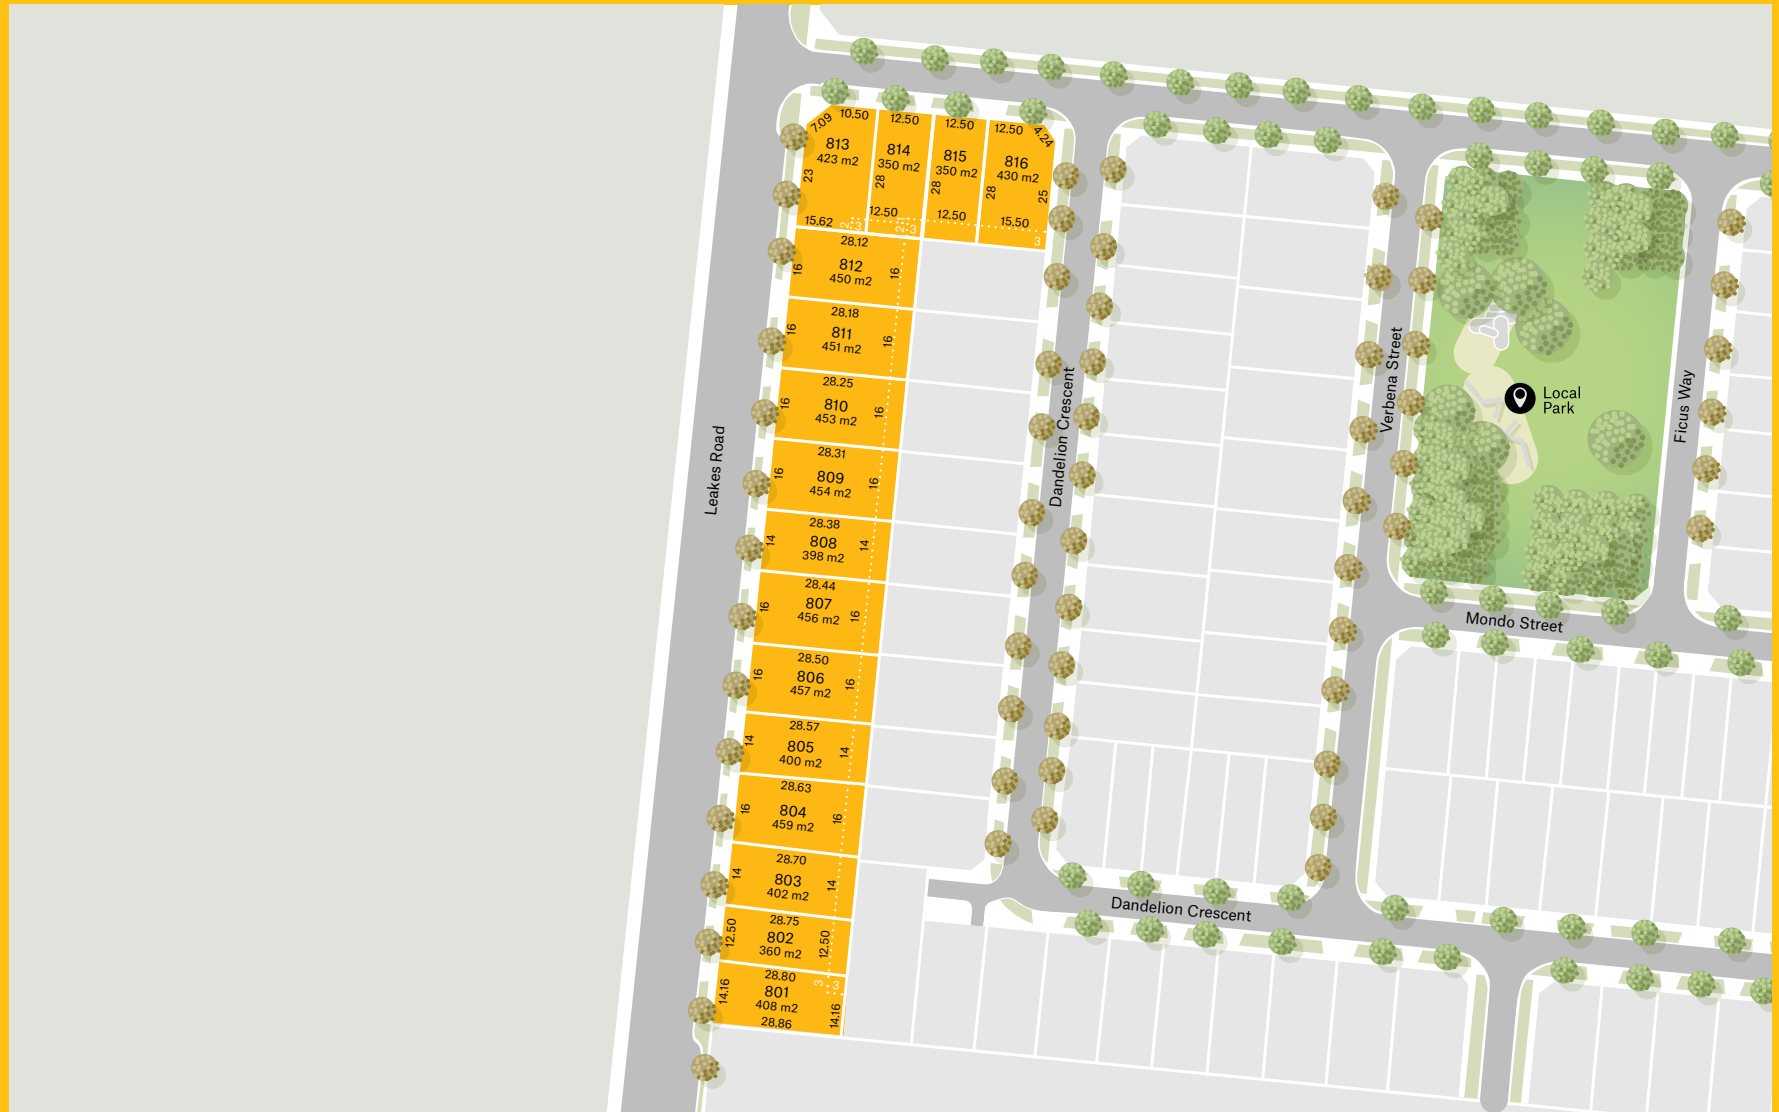

Bridgefield.

Stage 8D

Oliver Hume
03 9684 8135
Sales@bridgefieldliving.com.au

Bridgefieldliving.com.au

Developed by

Goldfields