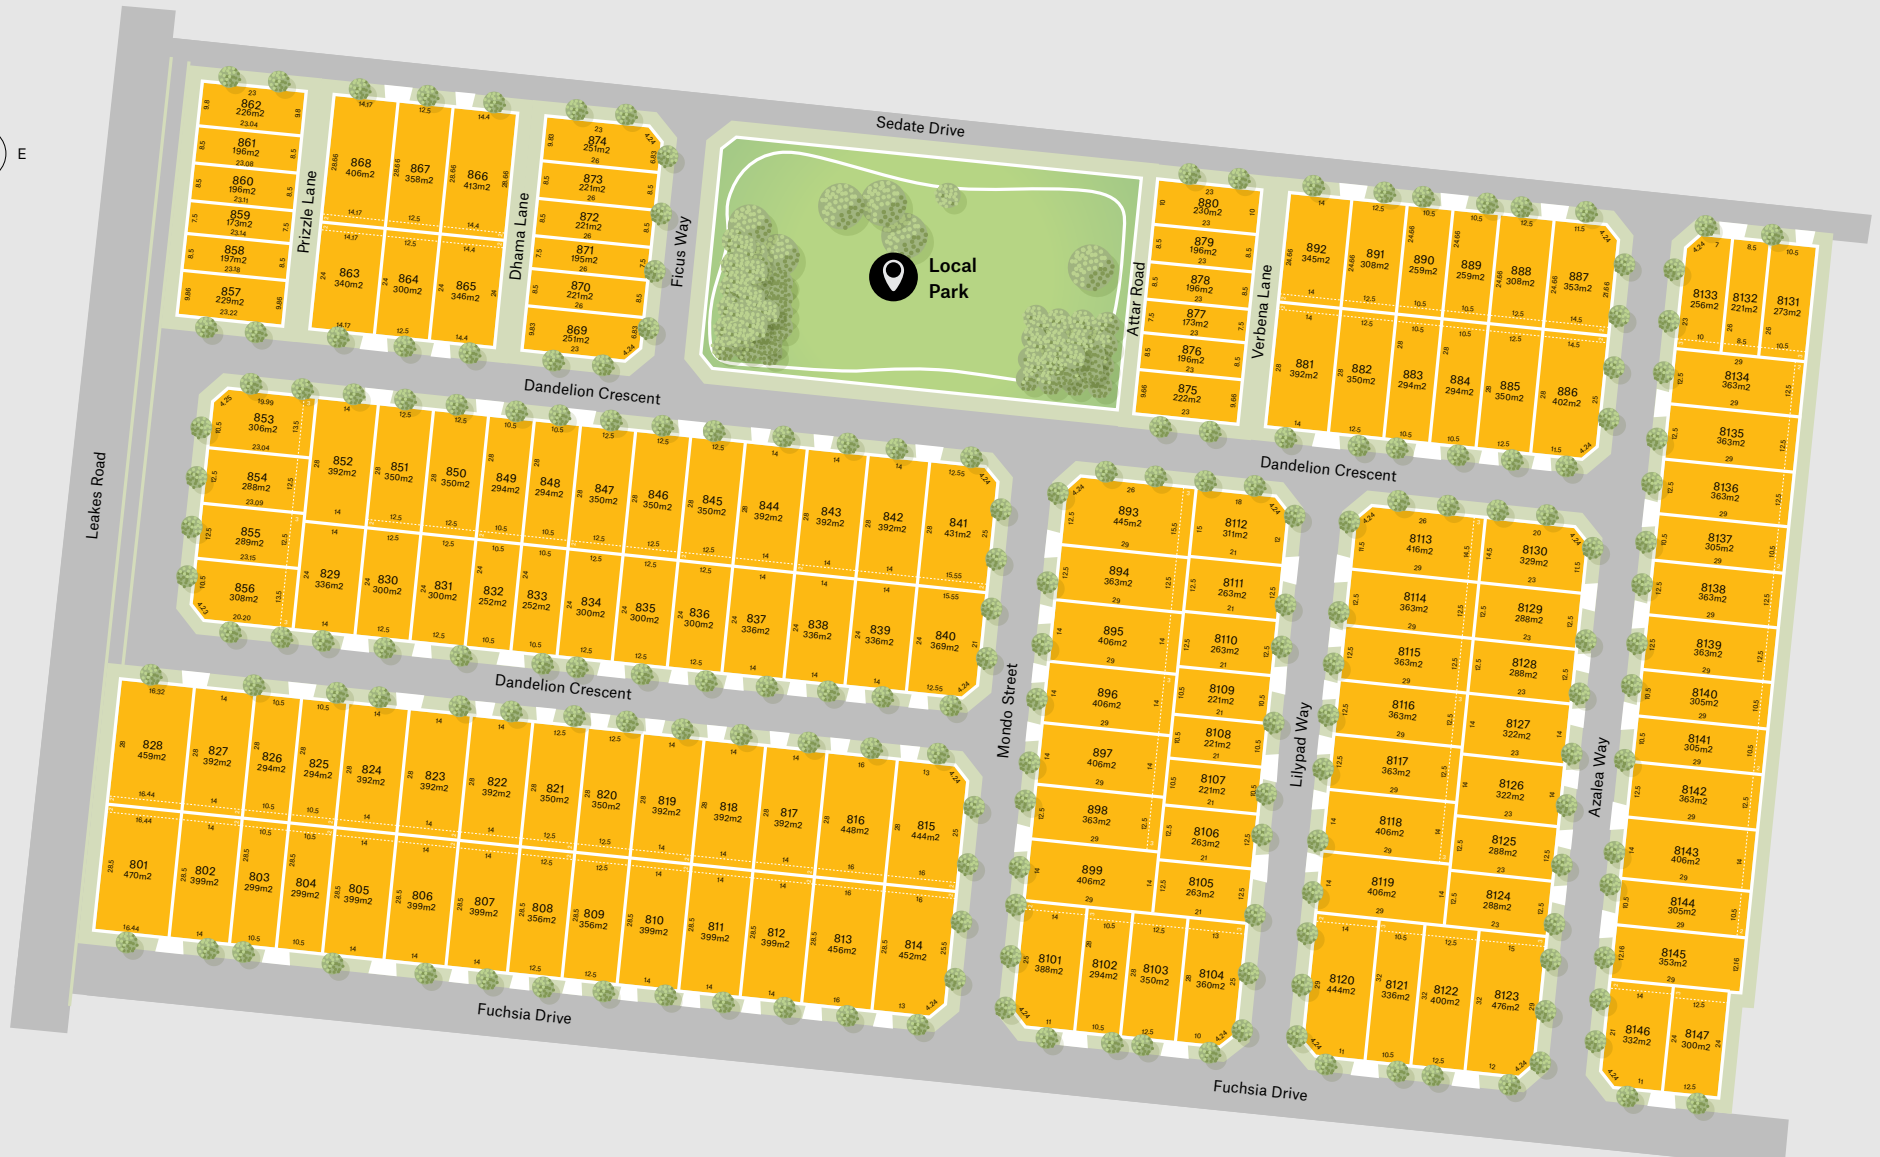

Bridgefield.

Stage 8

Developed by

Oliver Hume 03 9684 8135

Bridgefieldliving.com.au

3L ALLIANCE

Bridgefield.

Stage 8