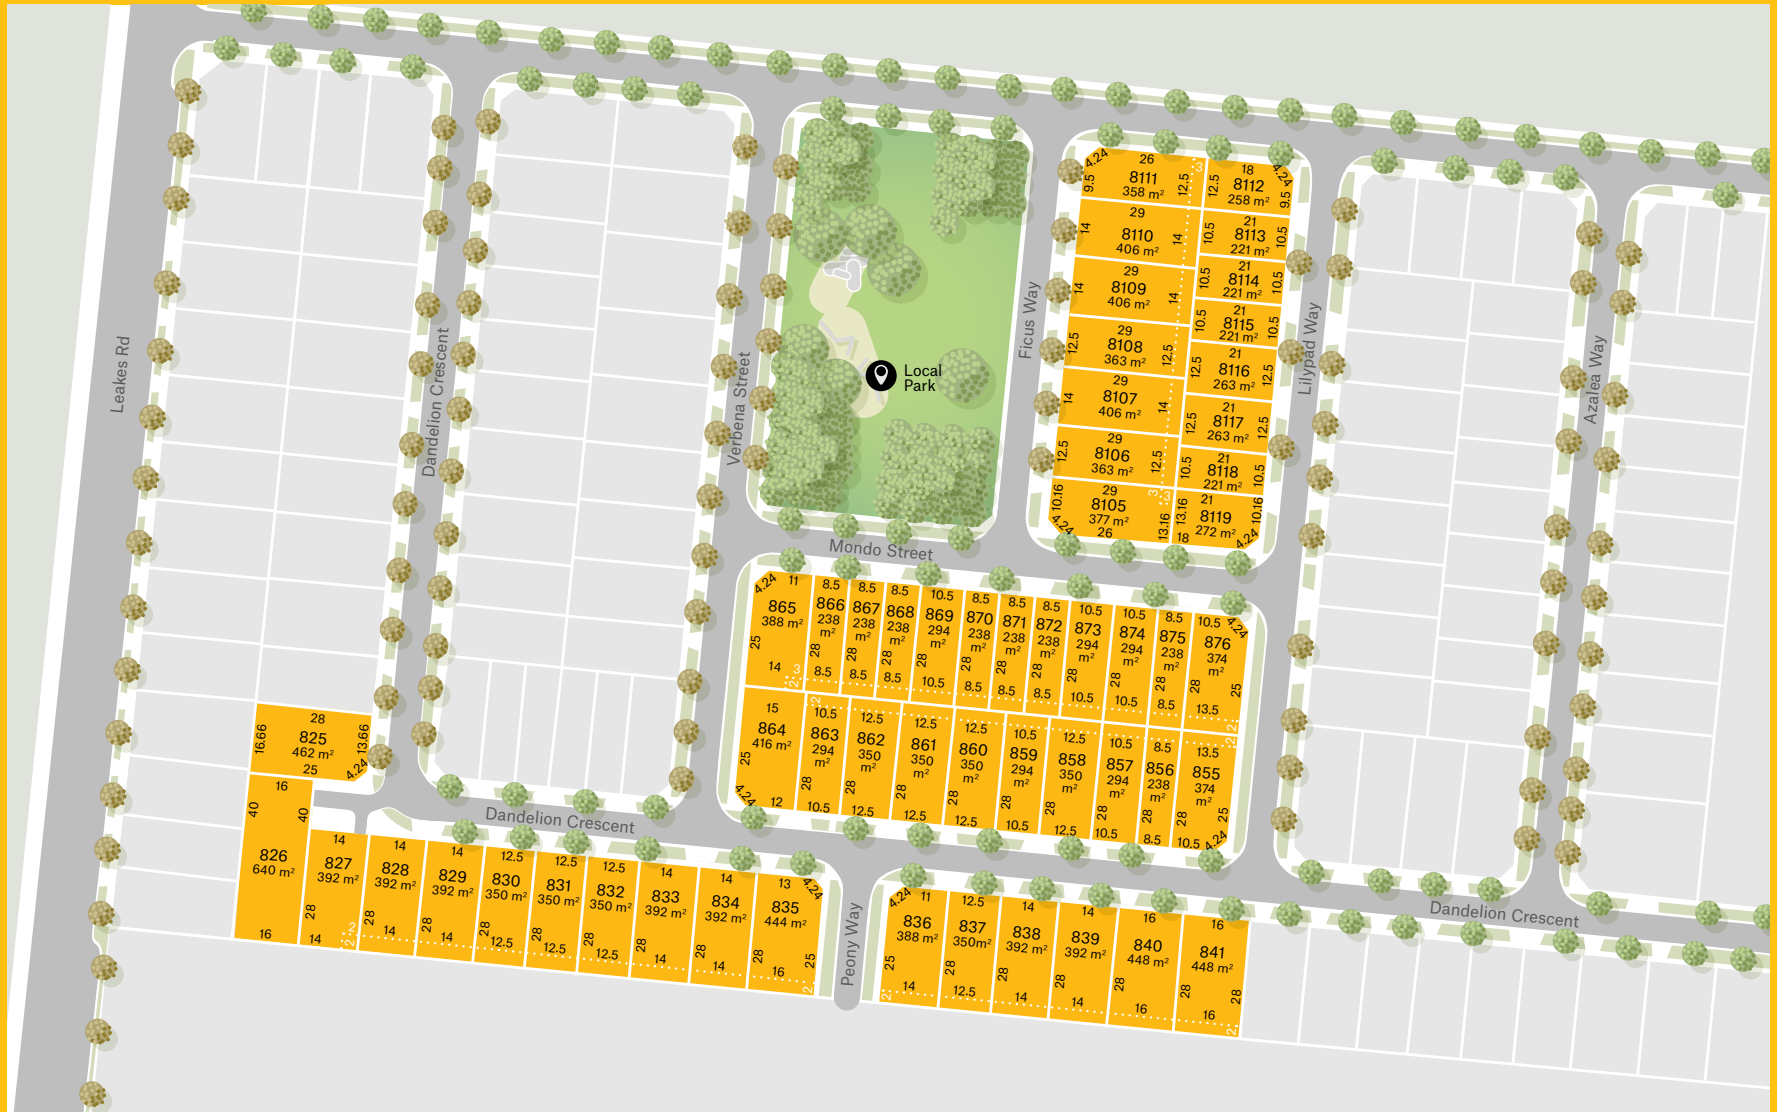

Bridgefield.

Stage 8B

Oliver Hume
03 9684 8135

Sales@bridgefieldliving.com.au

Bridgefieldliving.com.au

Developed by

Goldfields