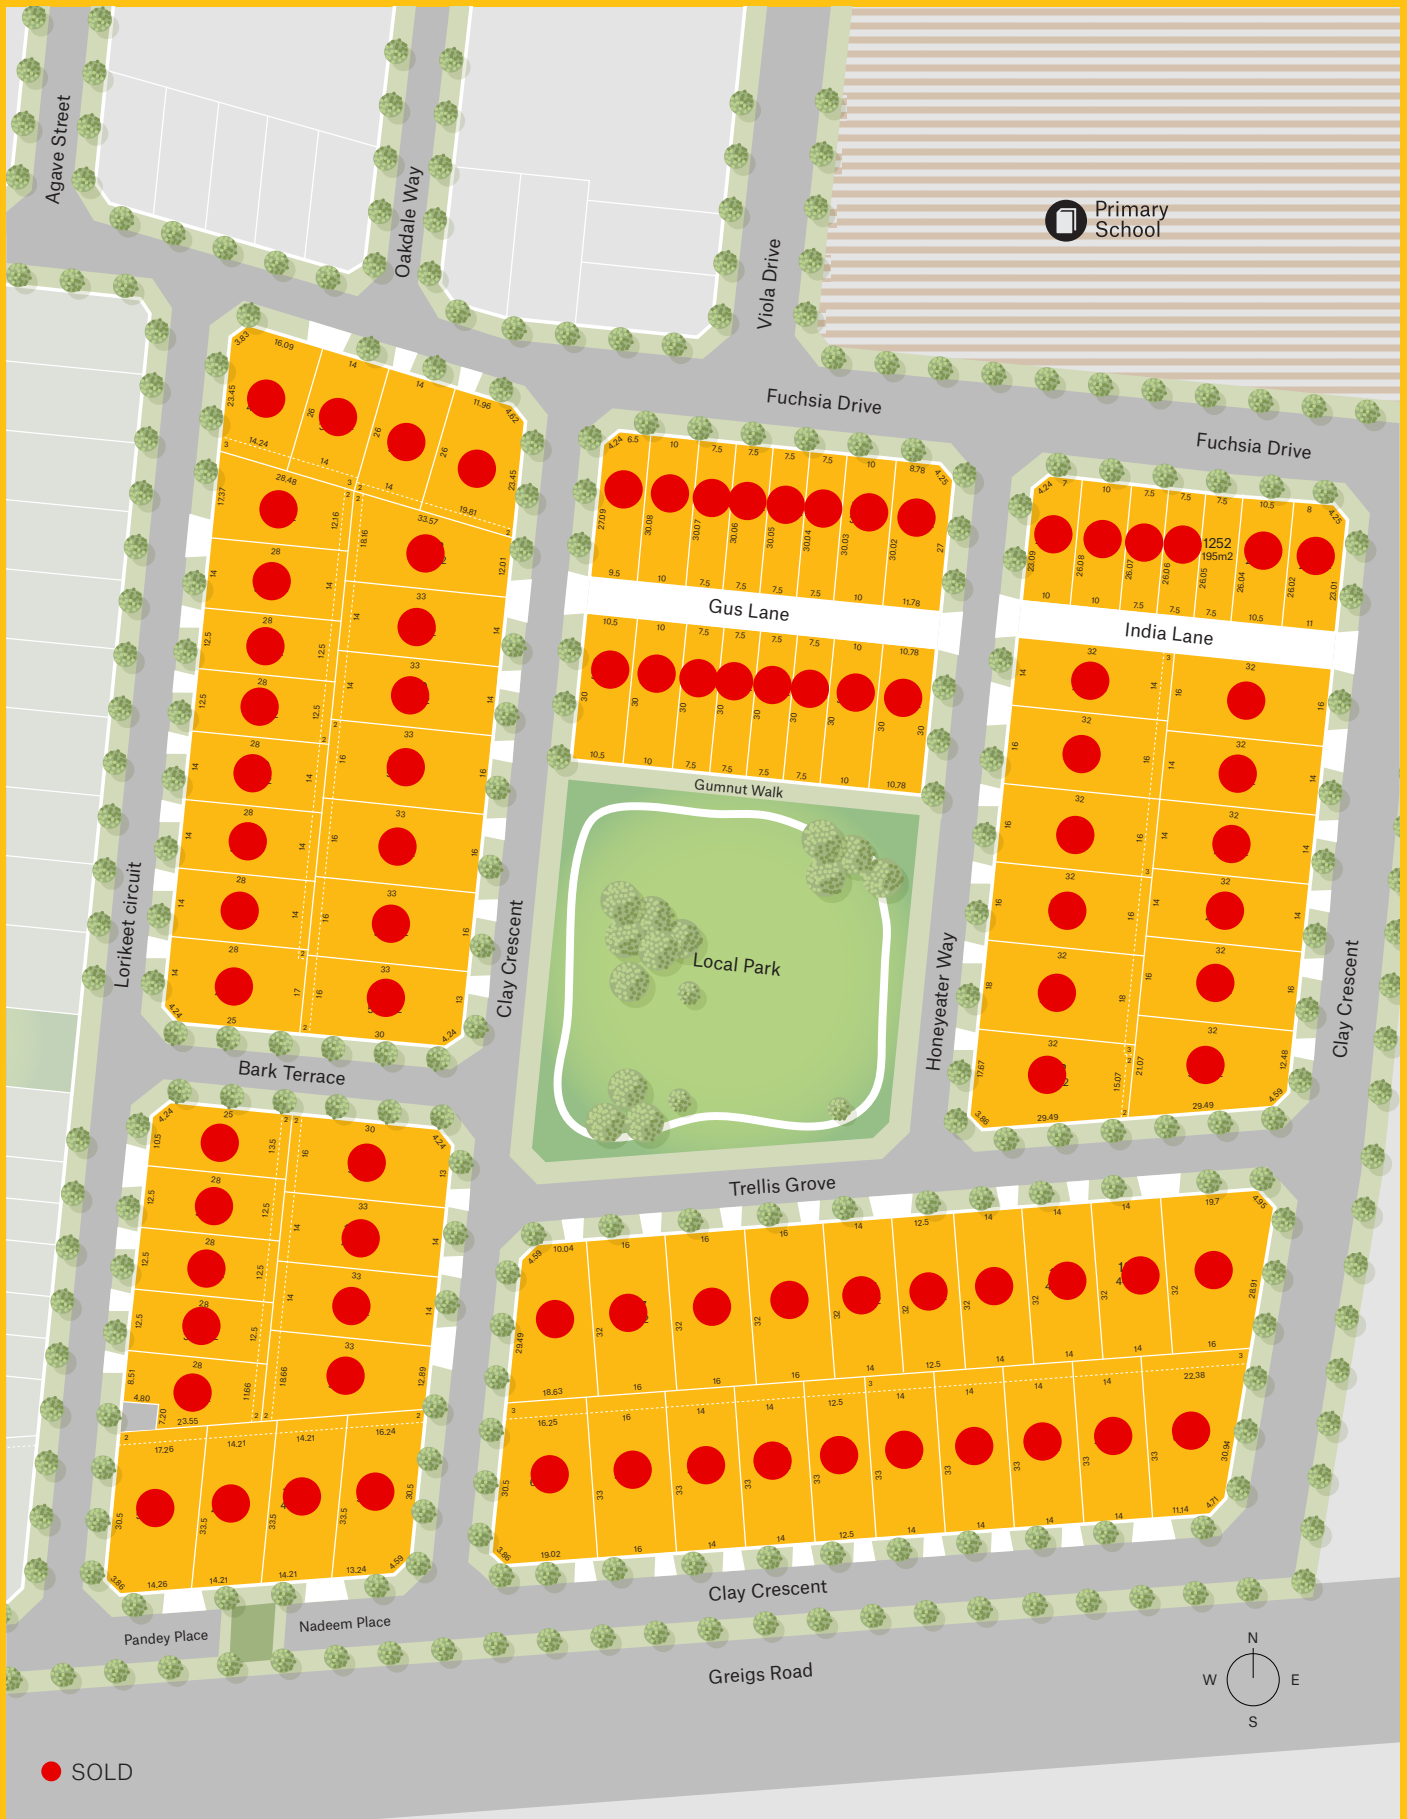

Bridgefield.

Stage 12

Bridgefield.

Stage 12

Oliver Hume
03 9684 8135
Sales@bridgefieldliving.com.au

Bridgefieldliving.com.au

Developed by

Plans, illustrations and images are depictions for presentation purposes and are indicative only and believed to be correct at the time of printing. This should not be relied upon by purchasers, as no warranty or representation is given or to be construed. Areas and dimensions are subject to survey and proposed facilities are subject to regulatory approval and change without notice. This does not form part of any contract and purchasers should review the contract carefully, make their own inquiries and obtain independent advice before proceeding.