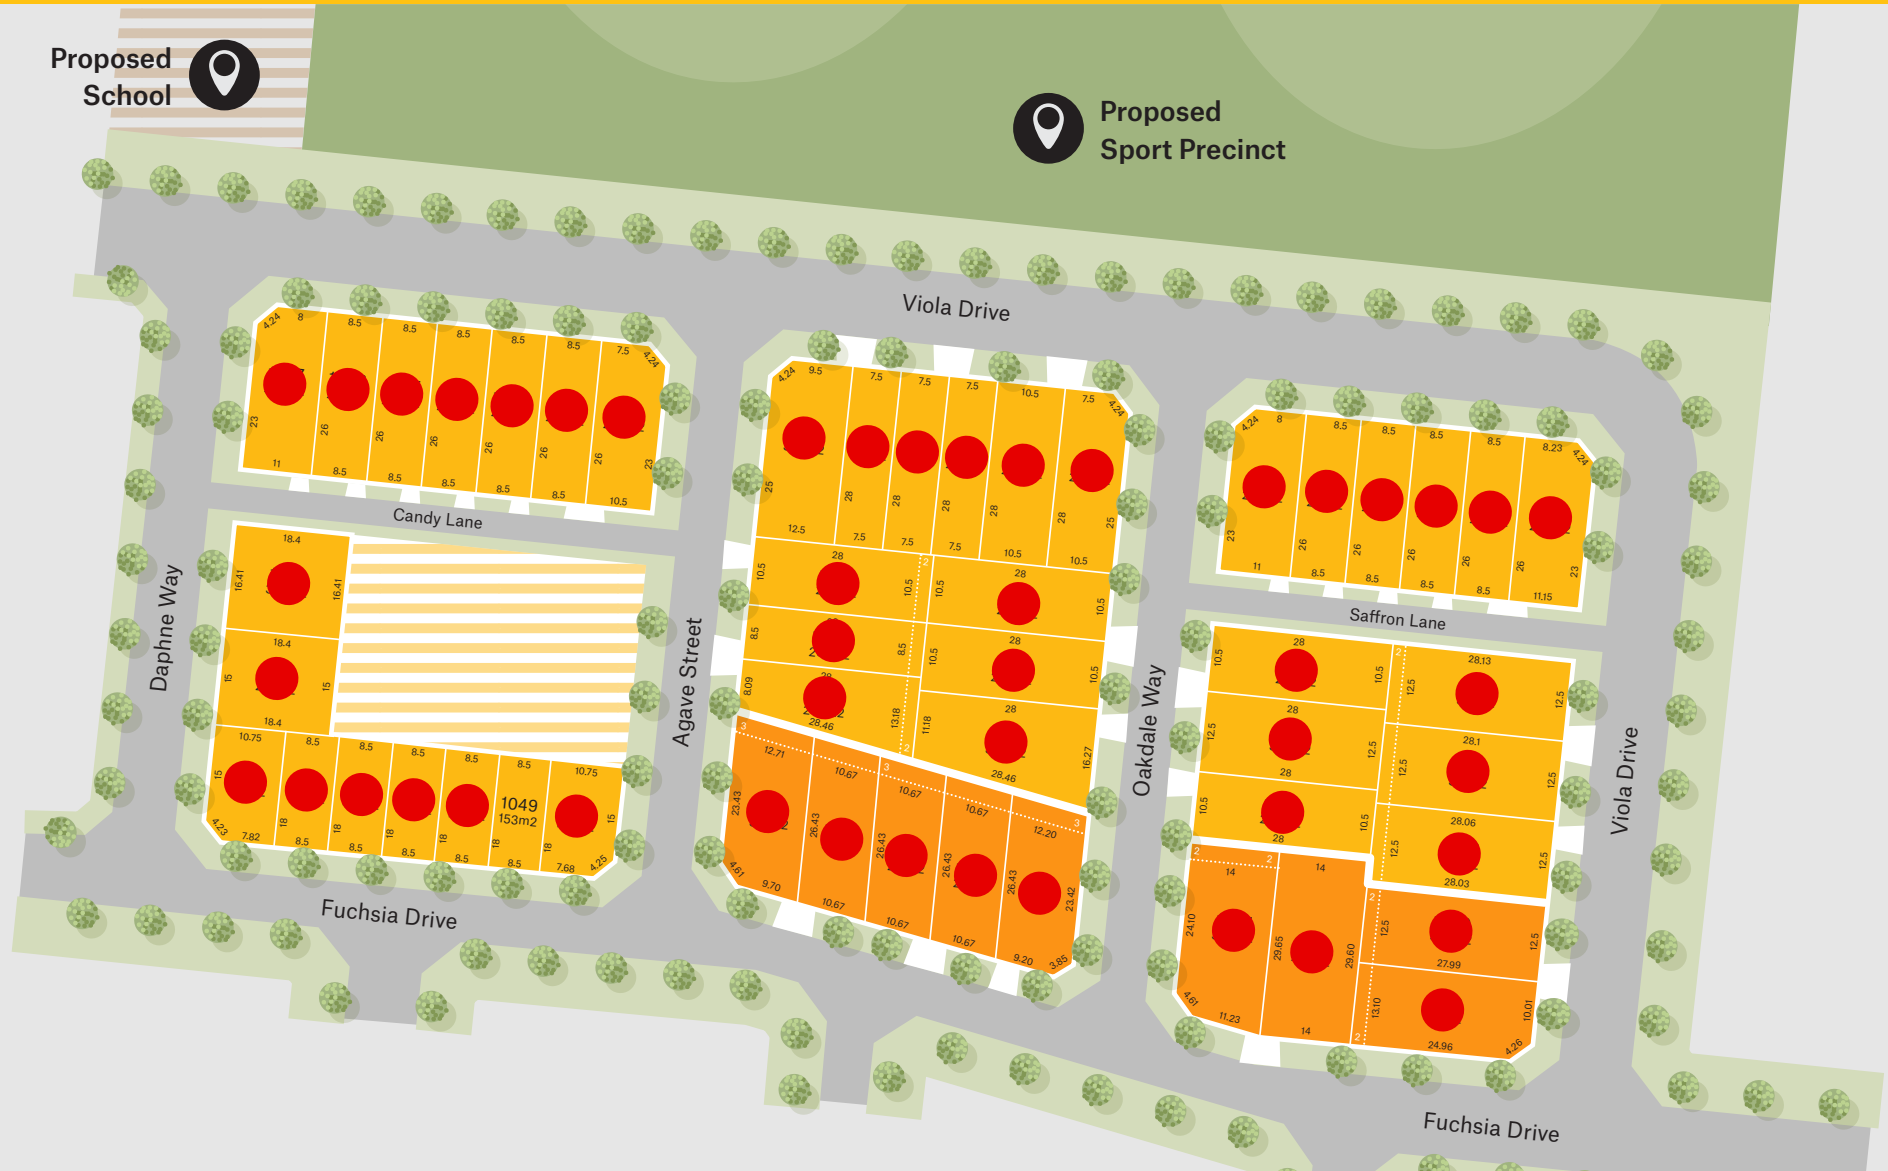

Bridgefield.

Stage 10 & 10A

Proposed School

Proposed Sport Precinct

- Stage 10
- Stage 10A
- SOLD

Oliver Hume 03 9684 8135

Bridgefieldliving.com.au

3L ALLIANCE